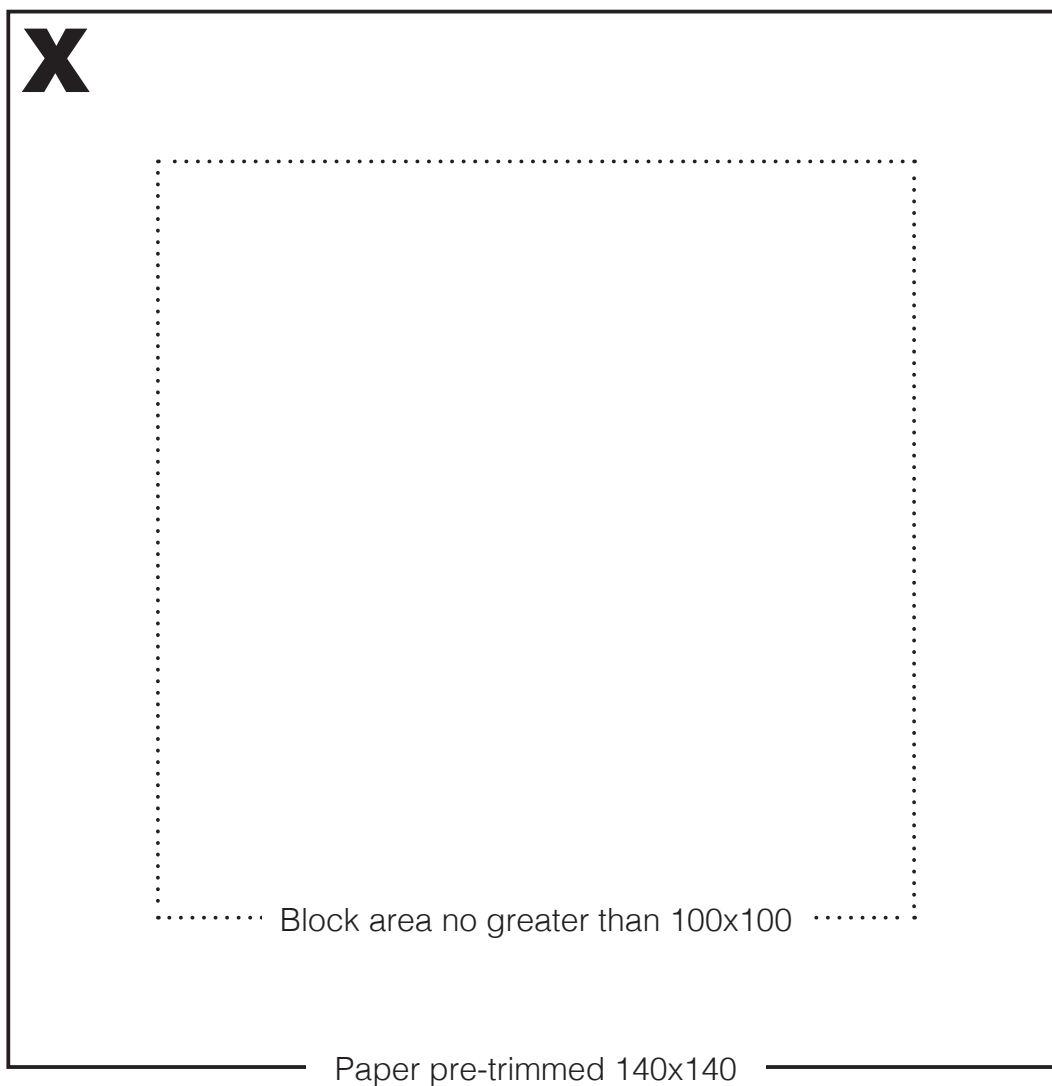

A4 REGISTRATION GUIDE

Print guide out at 100% on A4 [297x210mm] paper and adhere to your press or printing area.
Maybe even cover with a clear protective sheet of contact.

Pro tip: Always register in the same corner