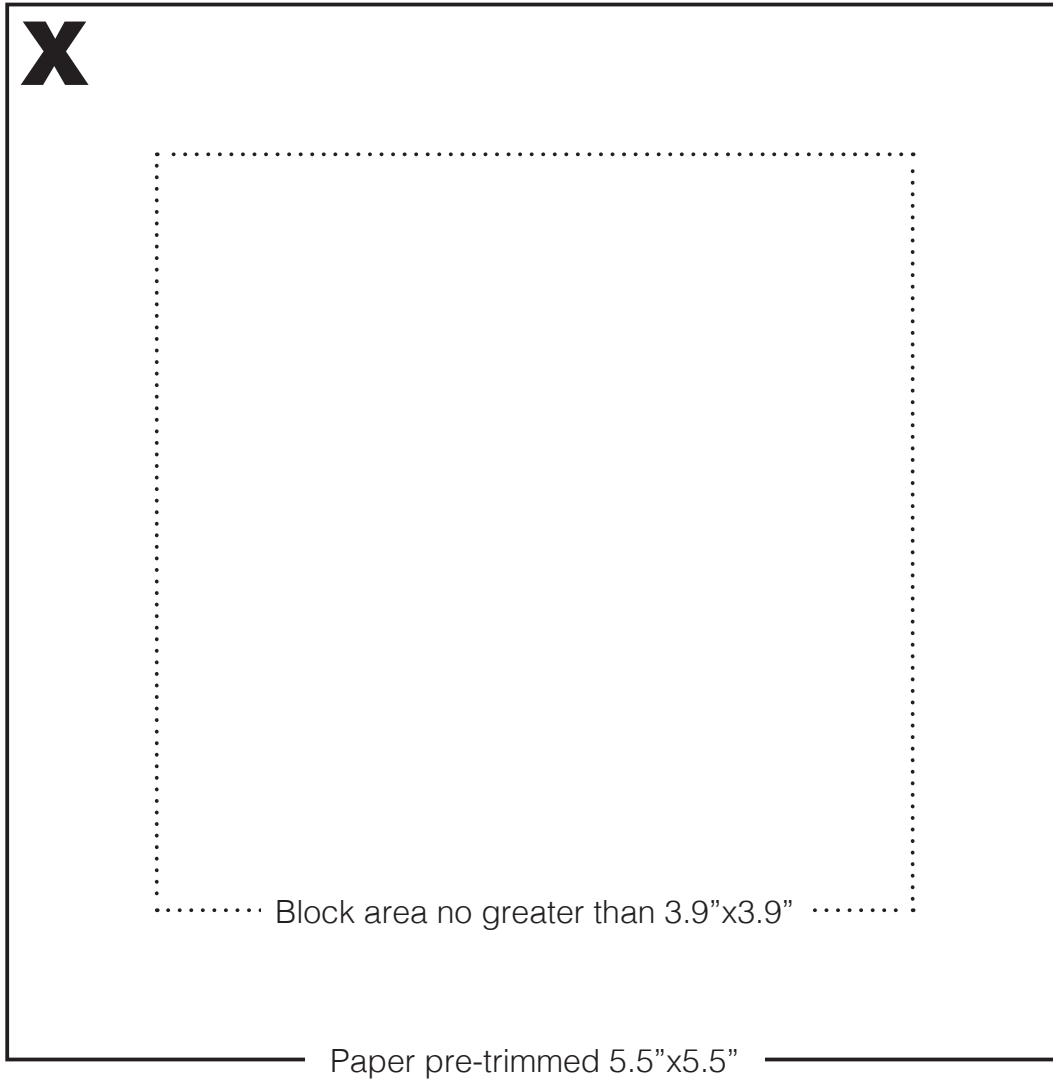

US LETTER REGISTRATION GUIDE

Print guide out at 100% on US Letter [8.5 x 11 inches] paper and adhere to your press or printing area.
Maybe even cover with a clear protective sheet of contact.

Pro tip: Always register in the same corner